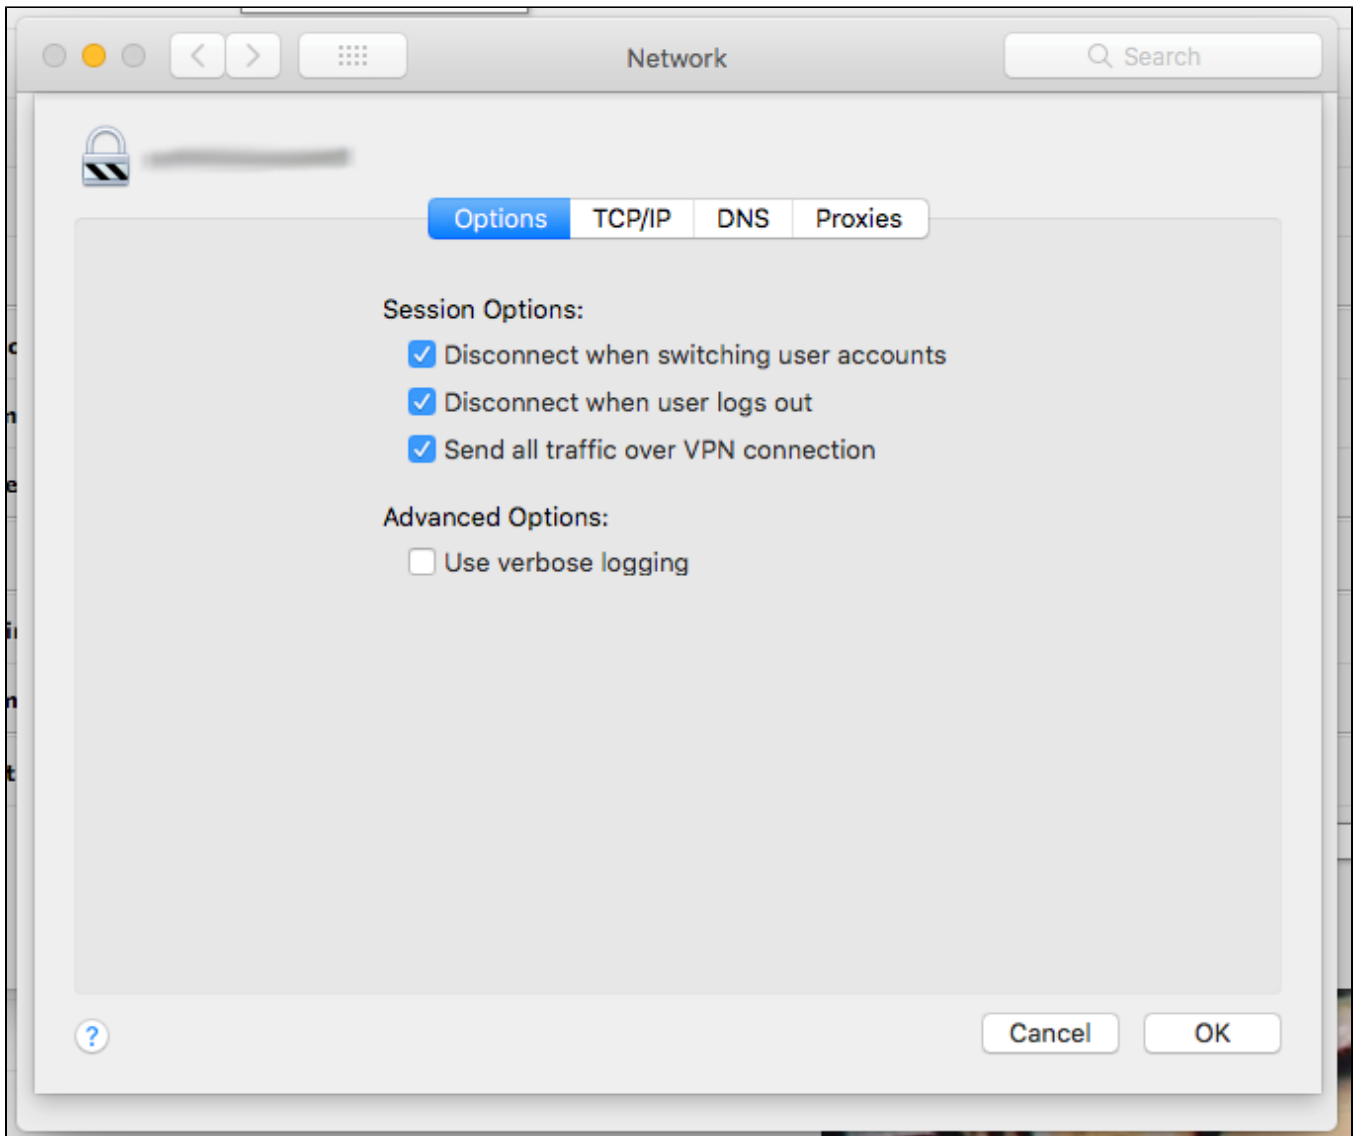

Setup L2TP on Mac

L2TP VPN Mac-

connection- **Open Network Preferences**
connection-, +

Interface: VPN
VPN Type: L2TP over IPSec
Service Name: ,

Server Address: vpn.example.com
Account Name: VPN Username-
Authentication Settings

Shared Secret-. (Shared Secret: *****)
connection- **Advanced**

Send all traffic over VPN connection
Enjoy VPN Connection