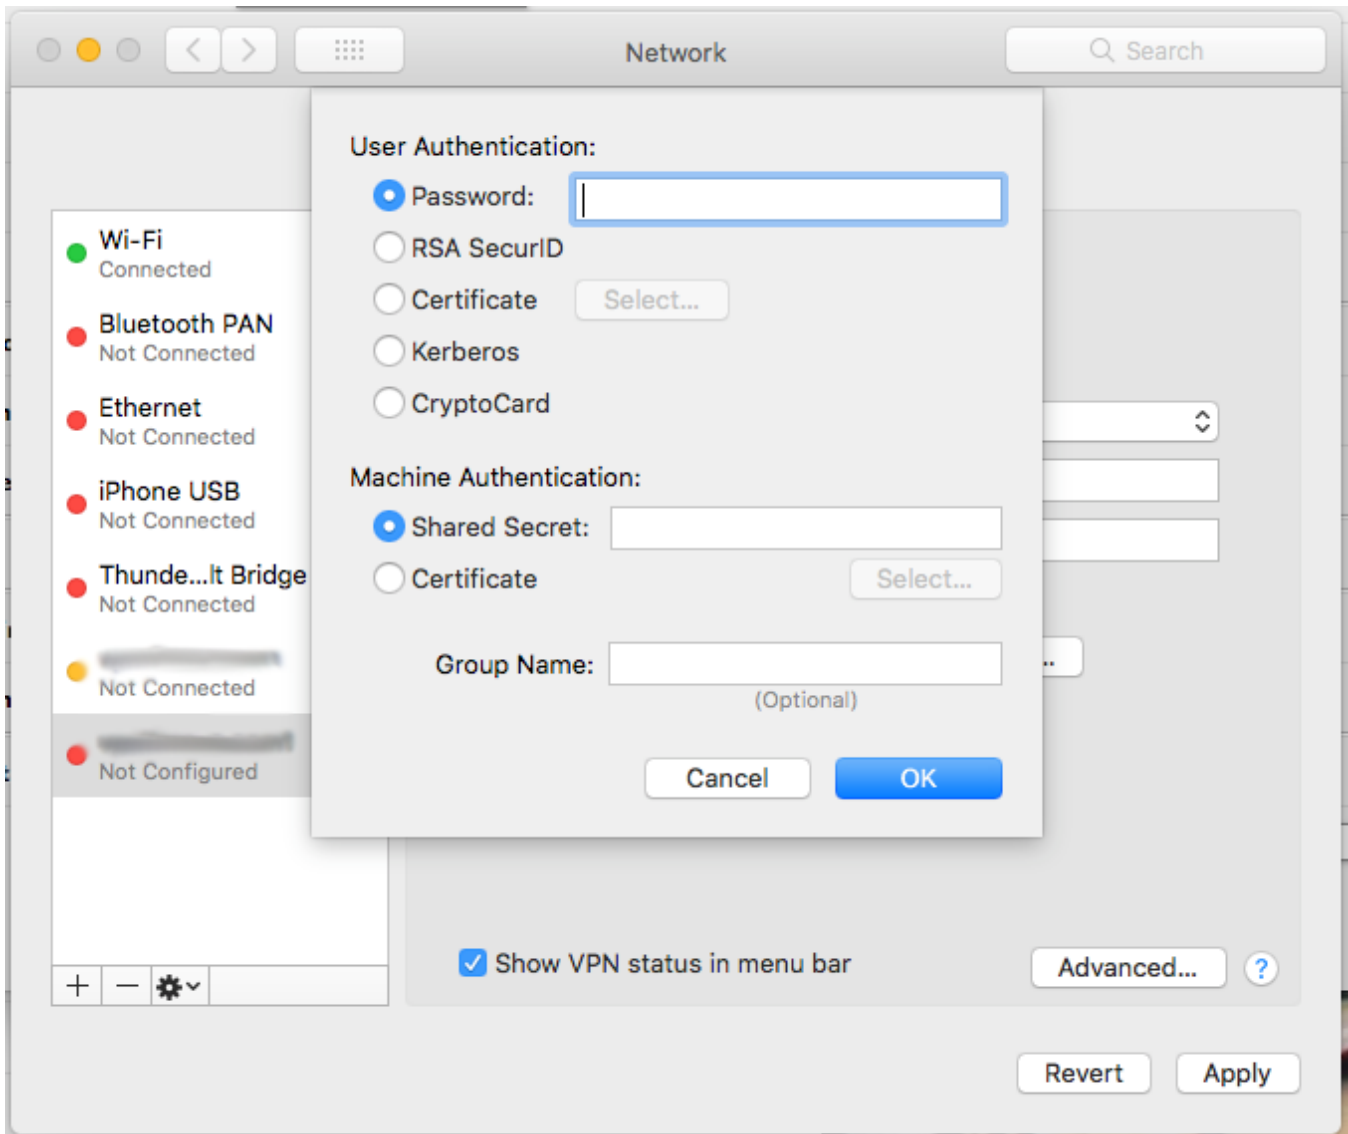

Setup L2TP on Mac

L2TP VPN Mac-

connection- **Open Network Preferences**
connection-, +

Interface: VPN
VPN Type: L2TP over IPSec
Service Name: ,

Server Address: vpn.example.com
Account Name: VPN Username-
Authentication Settings

Shared Secret-. (Shared Secret: *****)
connection- **Advanced**

Send all traffic over VPN connection
Enjoy VPN Connection