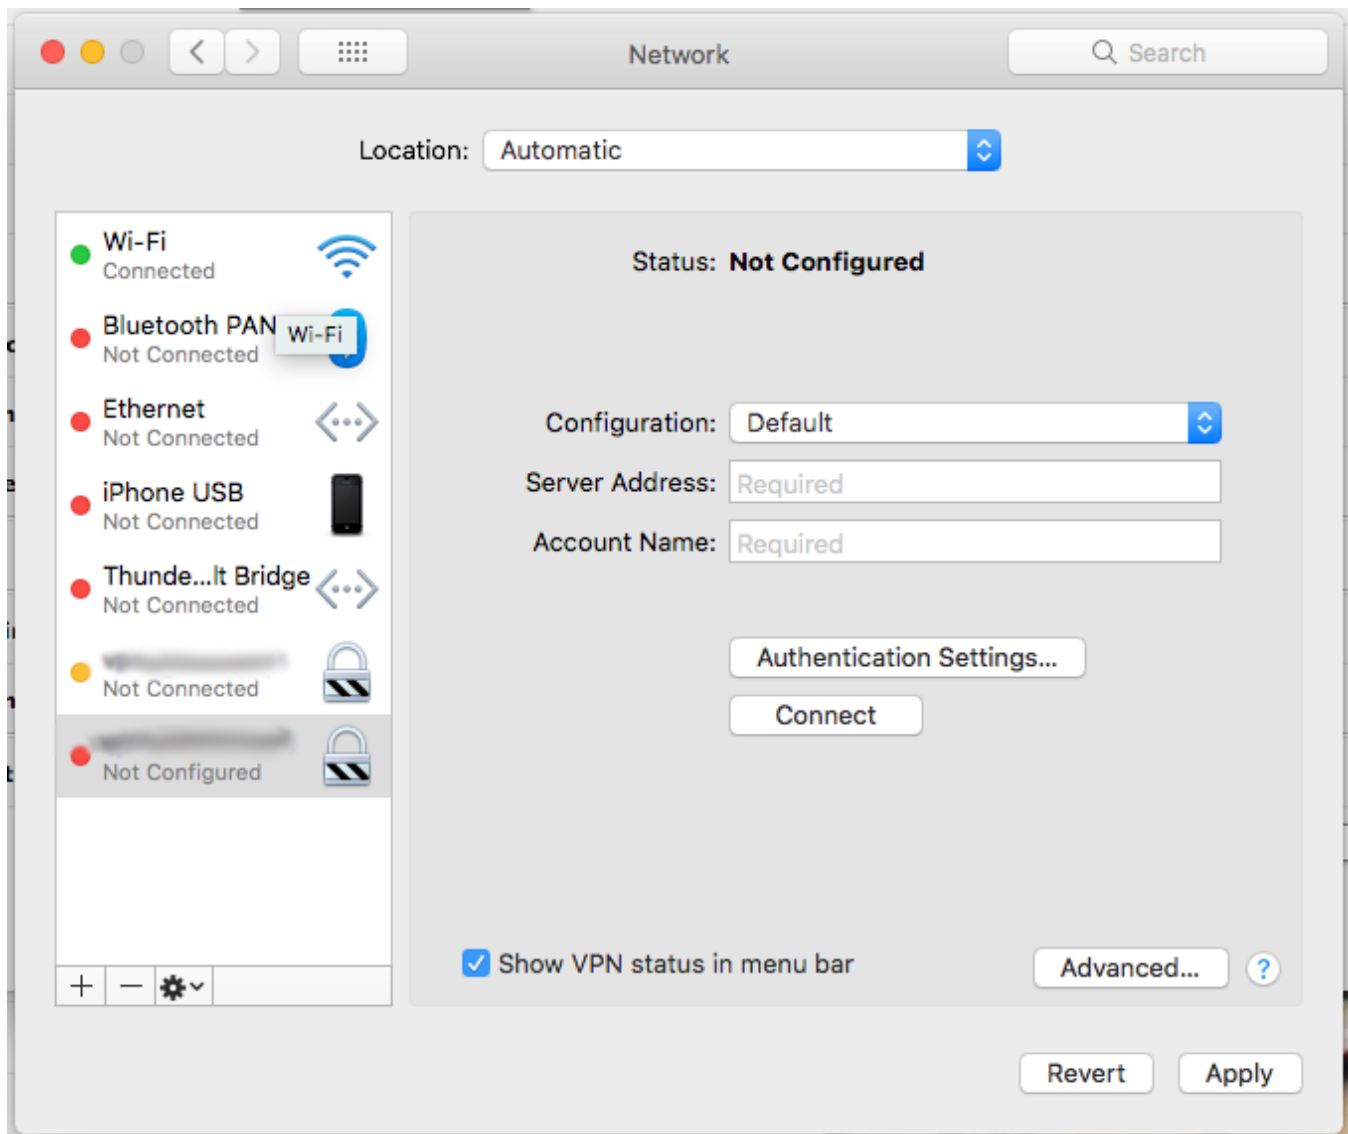

Setup L2TP on Mac

L2TP VPN Mac-

connection- **Open Network Preferences**
connection-, +

Interface: VPN
VPN Type: L2TP over IPSec
Service Name: ,

Server Address: vpn.example.com
Account Name: VPN Username-
Authentication Settings

Shared Secret-. (Shared Secret: *****)
connection- **Advanced**

Send all traffic over VPN connection
Enjoy VPN Connection