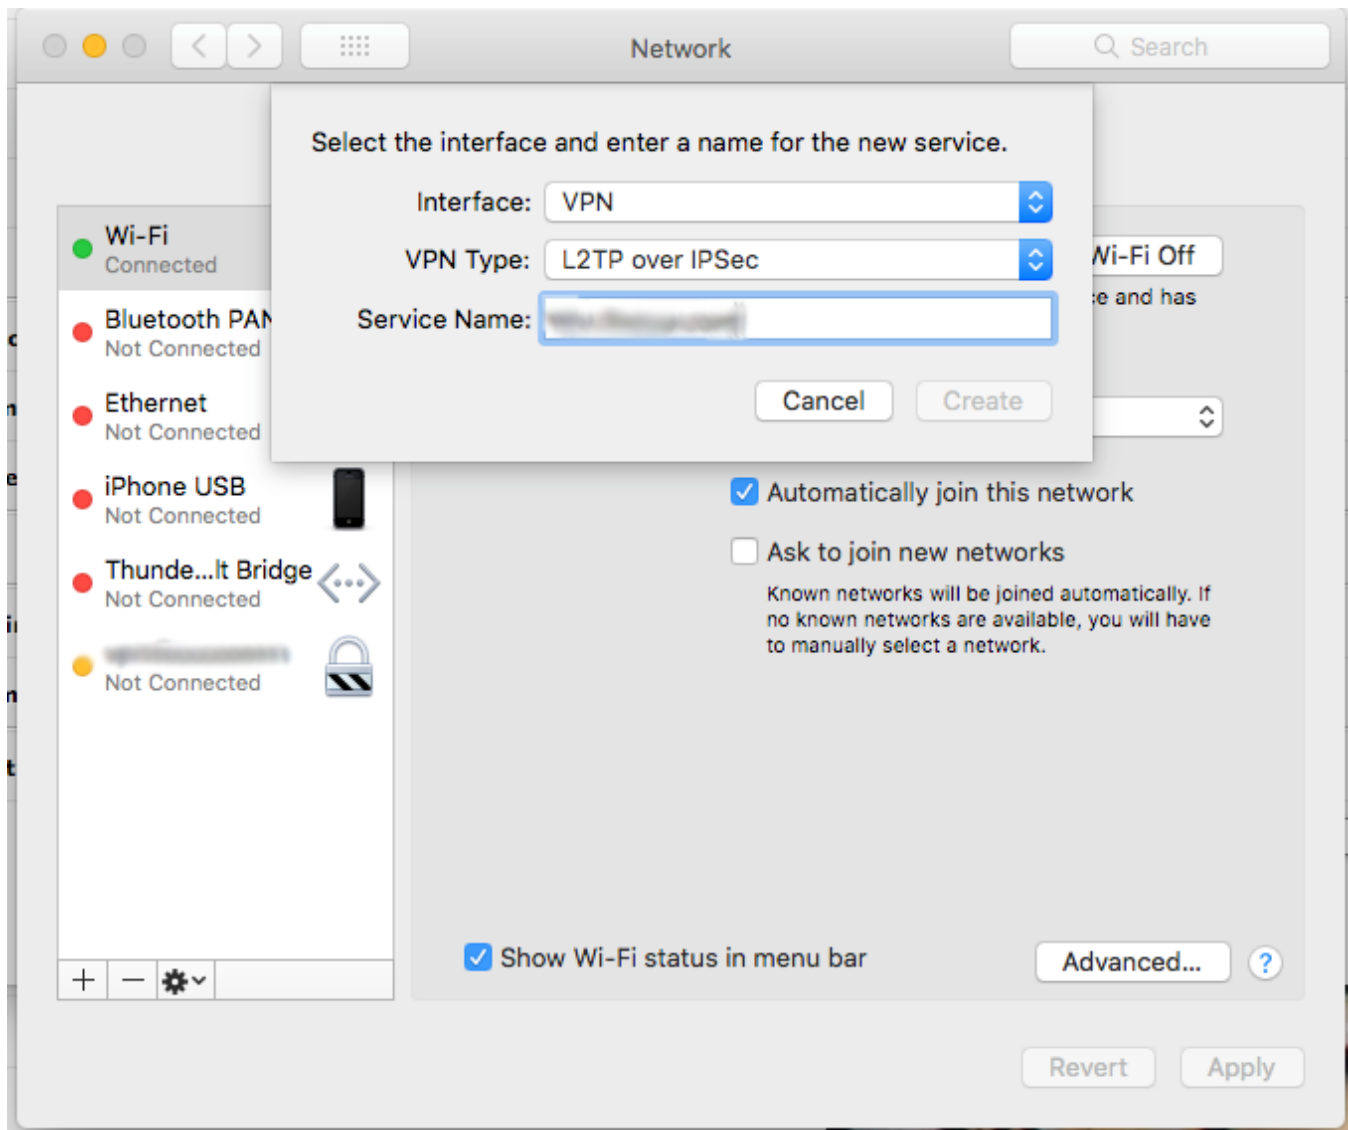

Setup L2TP on Mac

L2TP VPN Mac-

connection- **Open Network Preferences**
connection-, +

Interface: VPN
VPN Type: L2TP over IPSec
Service Name: ,

Server Address: vpn.example.com
Account Name: VPN Username-
Authentication Settings

Shared Secret-. (Shared Secret: *****)
connection- **Advanced**

Send all traffic over VPN connection
Enjoy VPN Connection